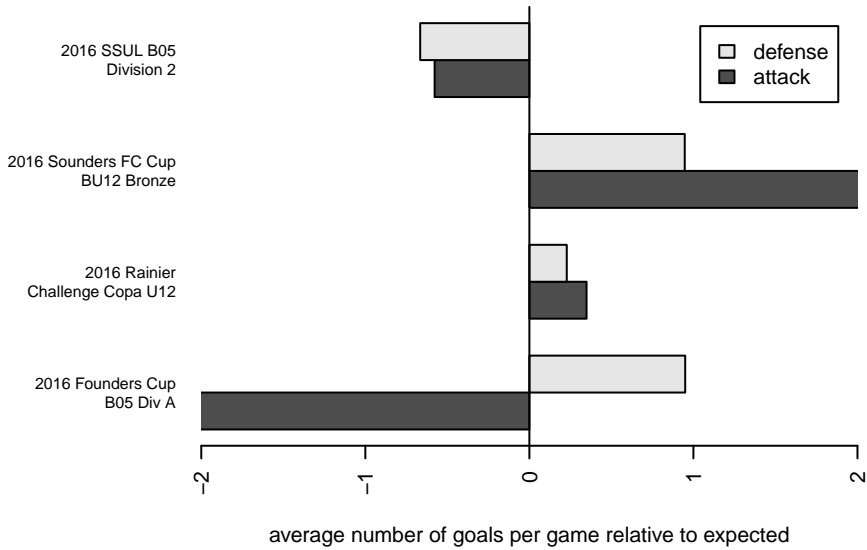

Performance relative to 13 month average