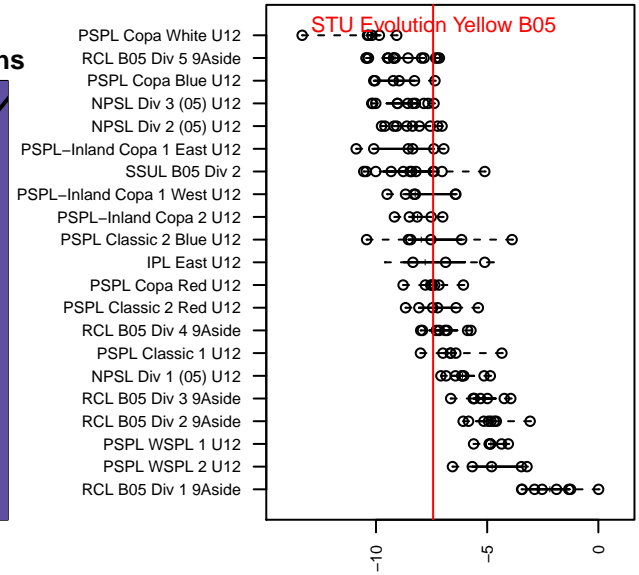

**attack and defense rating
relative to others at age
and all opponents in last 13 months**