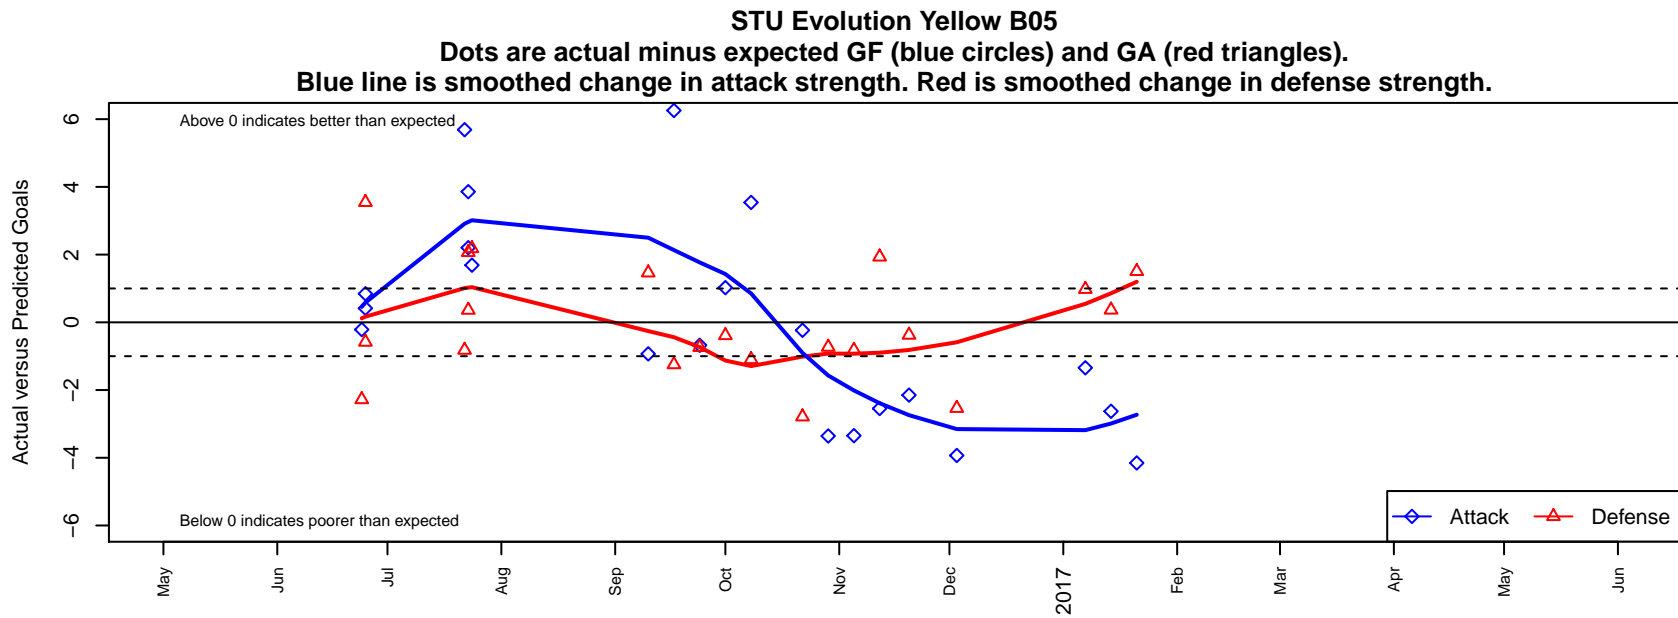

**attack and defense variance (black dot)
relative to other teams
and top 10 in region**

**attack and defense rating
relative to others at age
and all opponents in last 13 months**

STU Evolution Yellow B05

South Tacoma United
Tacoma, WA
B05 total strength=548
attack=0.75 defense=0.23
fall league = SSUL B05 Div 2

alt names used:
Evolution B05 Yellow
Evolution 05 Yellow BU12
STU Evolution B05 Yellow
STU Evolution B05 Yellow

Venues played:
2016 Rainier Challenge Copa U12
2016 Sounders FC Cup BU12 Bronze
2016 SSUL B05 Division 2
2016 Founders Cup B05 Div A