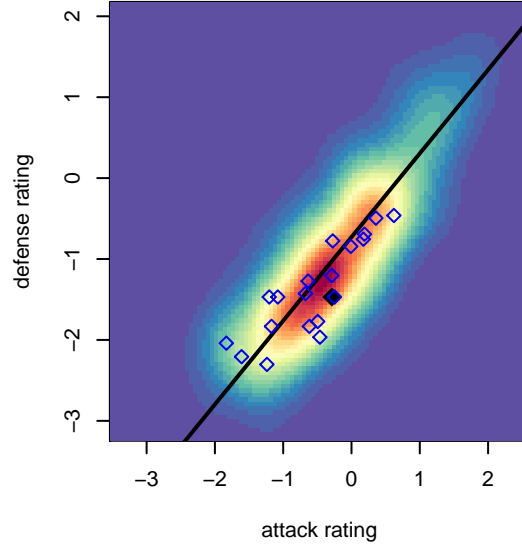

**attack and defense rating
relative to others at age
and all opponents in last 13 months**